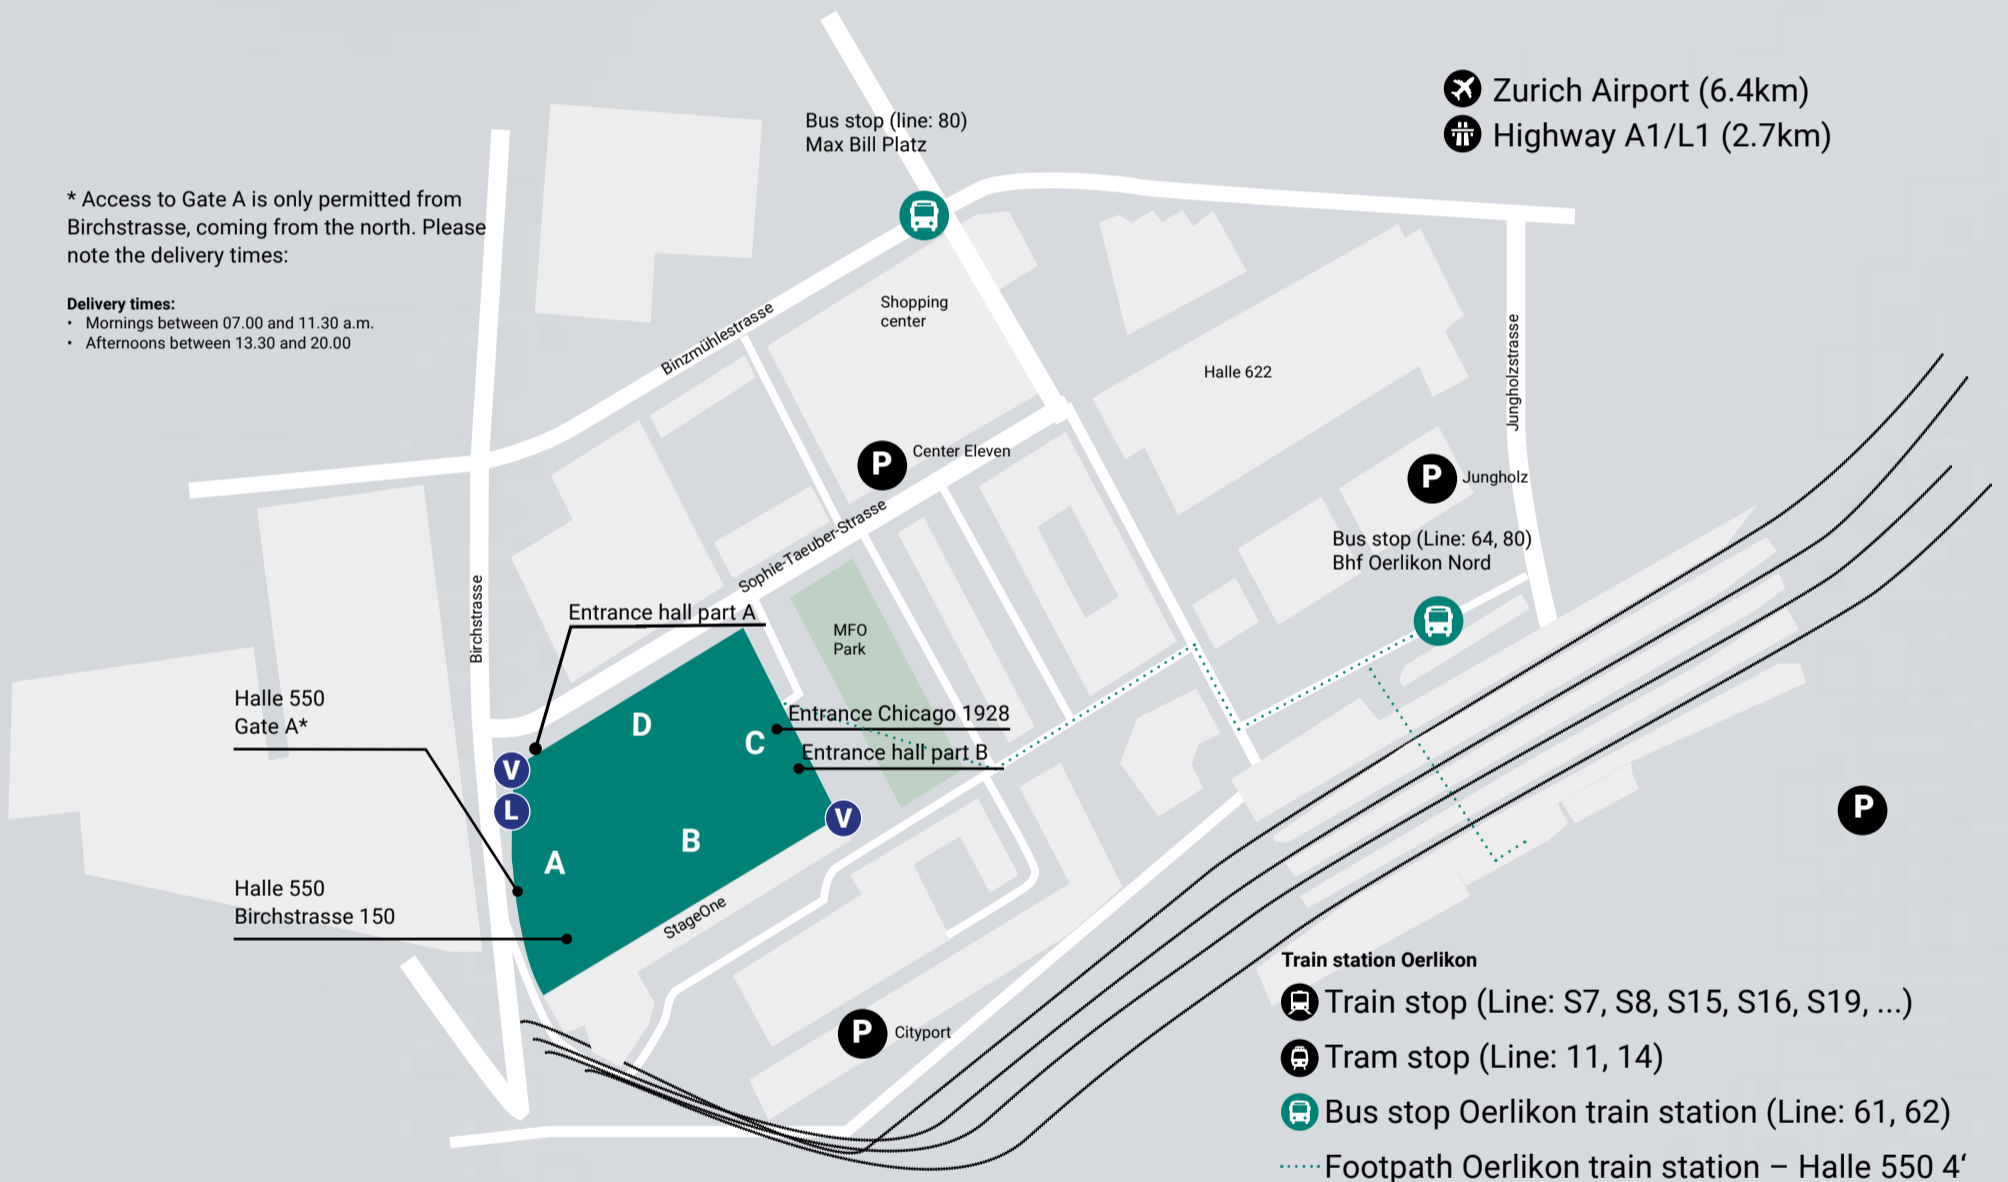

550

* Access to Gate A is only permitted from Birchstrasse, coming from the north. Please note the delivery times:

- Delivery times:**
- Mornings between 07.00 and 11.30 a.m.
 - Afternoons between 13.30 and 20.00

- ✈ Zurich Airport (6.4km)
- 🛣 Highway A1/L1 (2.7km)

Train station Oerlikon

- 🚆 Train stop (Line: S7, S8, S15, S16, S19, ...)
- 🚊 Tram stop (Line: 11, 14)
- 🚌 Bus stop Oerlikon train station (Line: 61, 62)
- ⋯ Footpath Oerlikon train station – Halle 550 4'

Parking spaces for bicycles

- 🚲 Bike parking spaces are located directly in front of the StageOne and behind Halle 550.

Parking spaces

- 🚛 1 truck parking space **behind** hall part A

Note

- Parking spaces only on request and with written permission
- Parking is prohibited in front of hall parts B and C

- 🅑 Further parking spaces are available in the **public parking garages** in the surrounding area. Recommended parking garages are Cityport, Center Eleven and Jungholz. The availability can be checked [here](#).