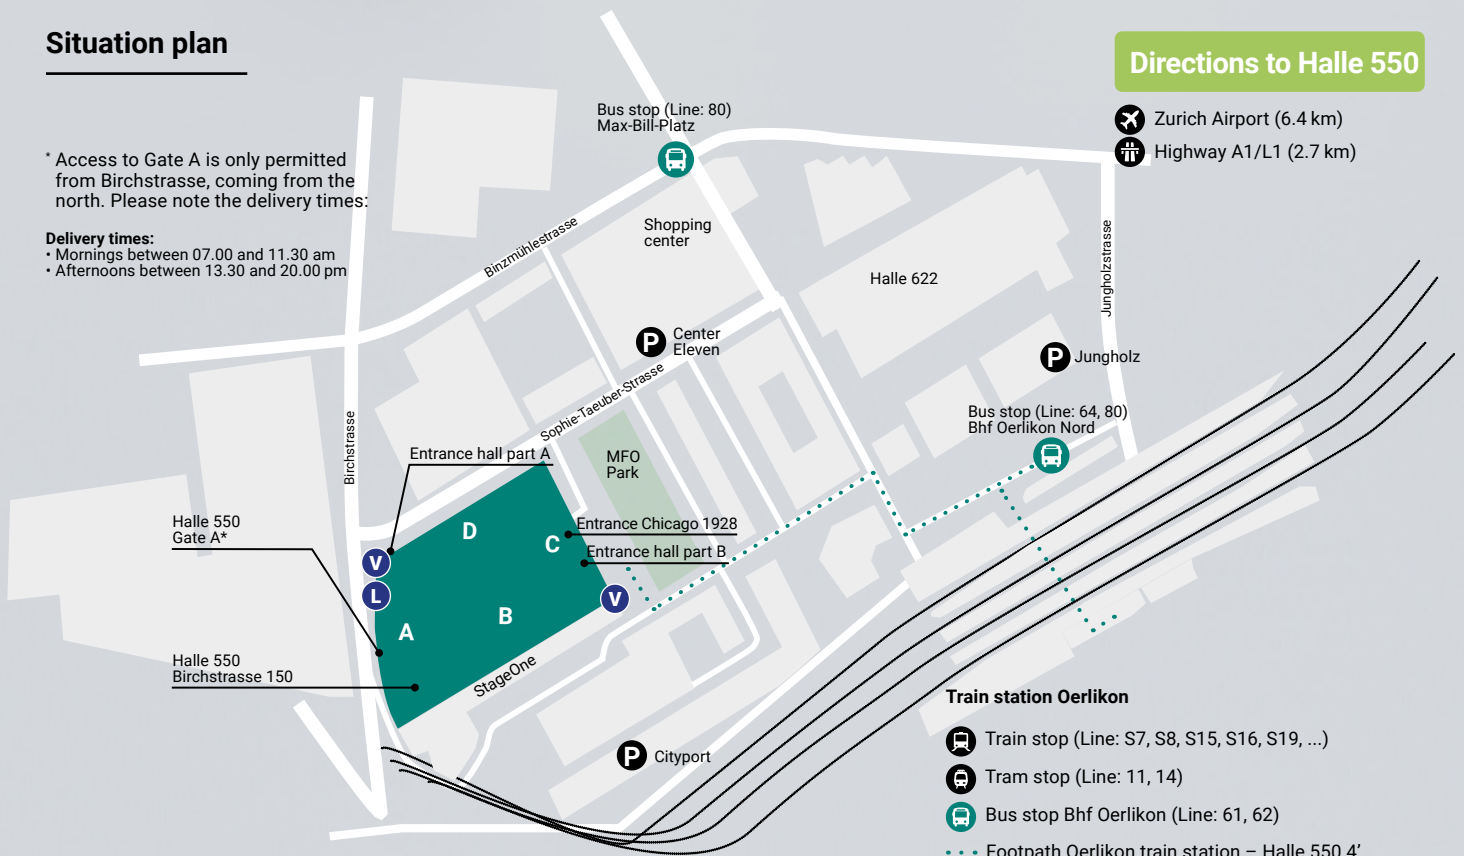

550

Situation plan

* Access to Gate A is only permitted from Birchstrasse, coming from the north. Please note the delivery times:

Delivery times:

- Mornings between 07.00 and 11.30 am
- Afternoons between 13.30 and 20.00 pm

Directions to Halle 550

- Zurich Airport (6.4 km)
- Highway A1/L1 (2.7 km)

Train station Oerlikon

- Train stop (Line: S7, S8, S15, S16, S19, ...)
- Tram stop (Line: 11, 14)
- Bus stop Bhf Oerlikon (Line: 61, 62)
- • • Footpath Oerlikon train station – Halle 550 4'

Parking spaces for bicycles

- Bicycle parking spaces are located directly in front of StageOne and behind Halle 550

Parking spaces

- 1 truck parking space **behind** hall part A

Please note

- Parking spaces only on request and with written permission
- Parking is prohibited in front of hall parts B and C

- Further parking spaces are available in **public parking garages** in the surrounding area. Recommended parking garages are Cityport, Center Eleven and Jungholz. The availability can be checked [here](#).